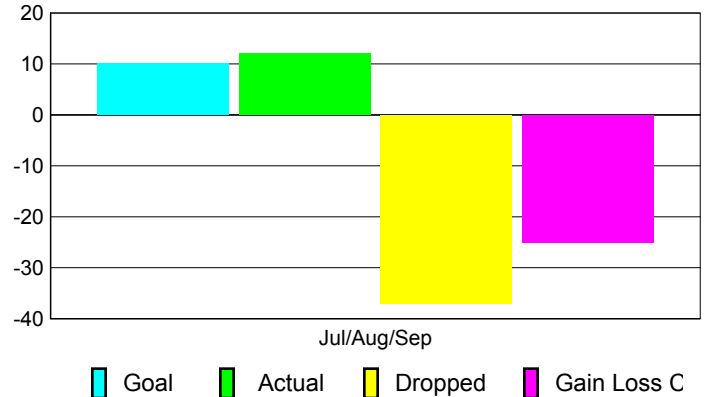

Membership Results 2010-2011

Goal, New, Dropped, Gain/Loss